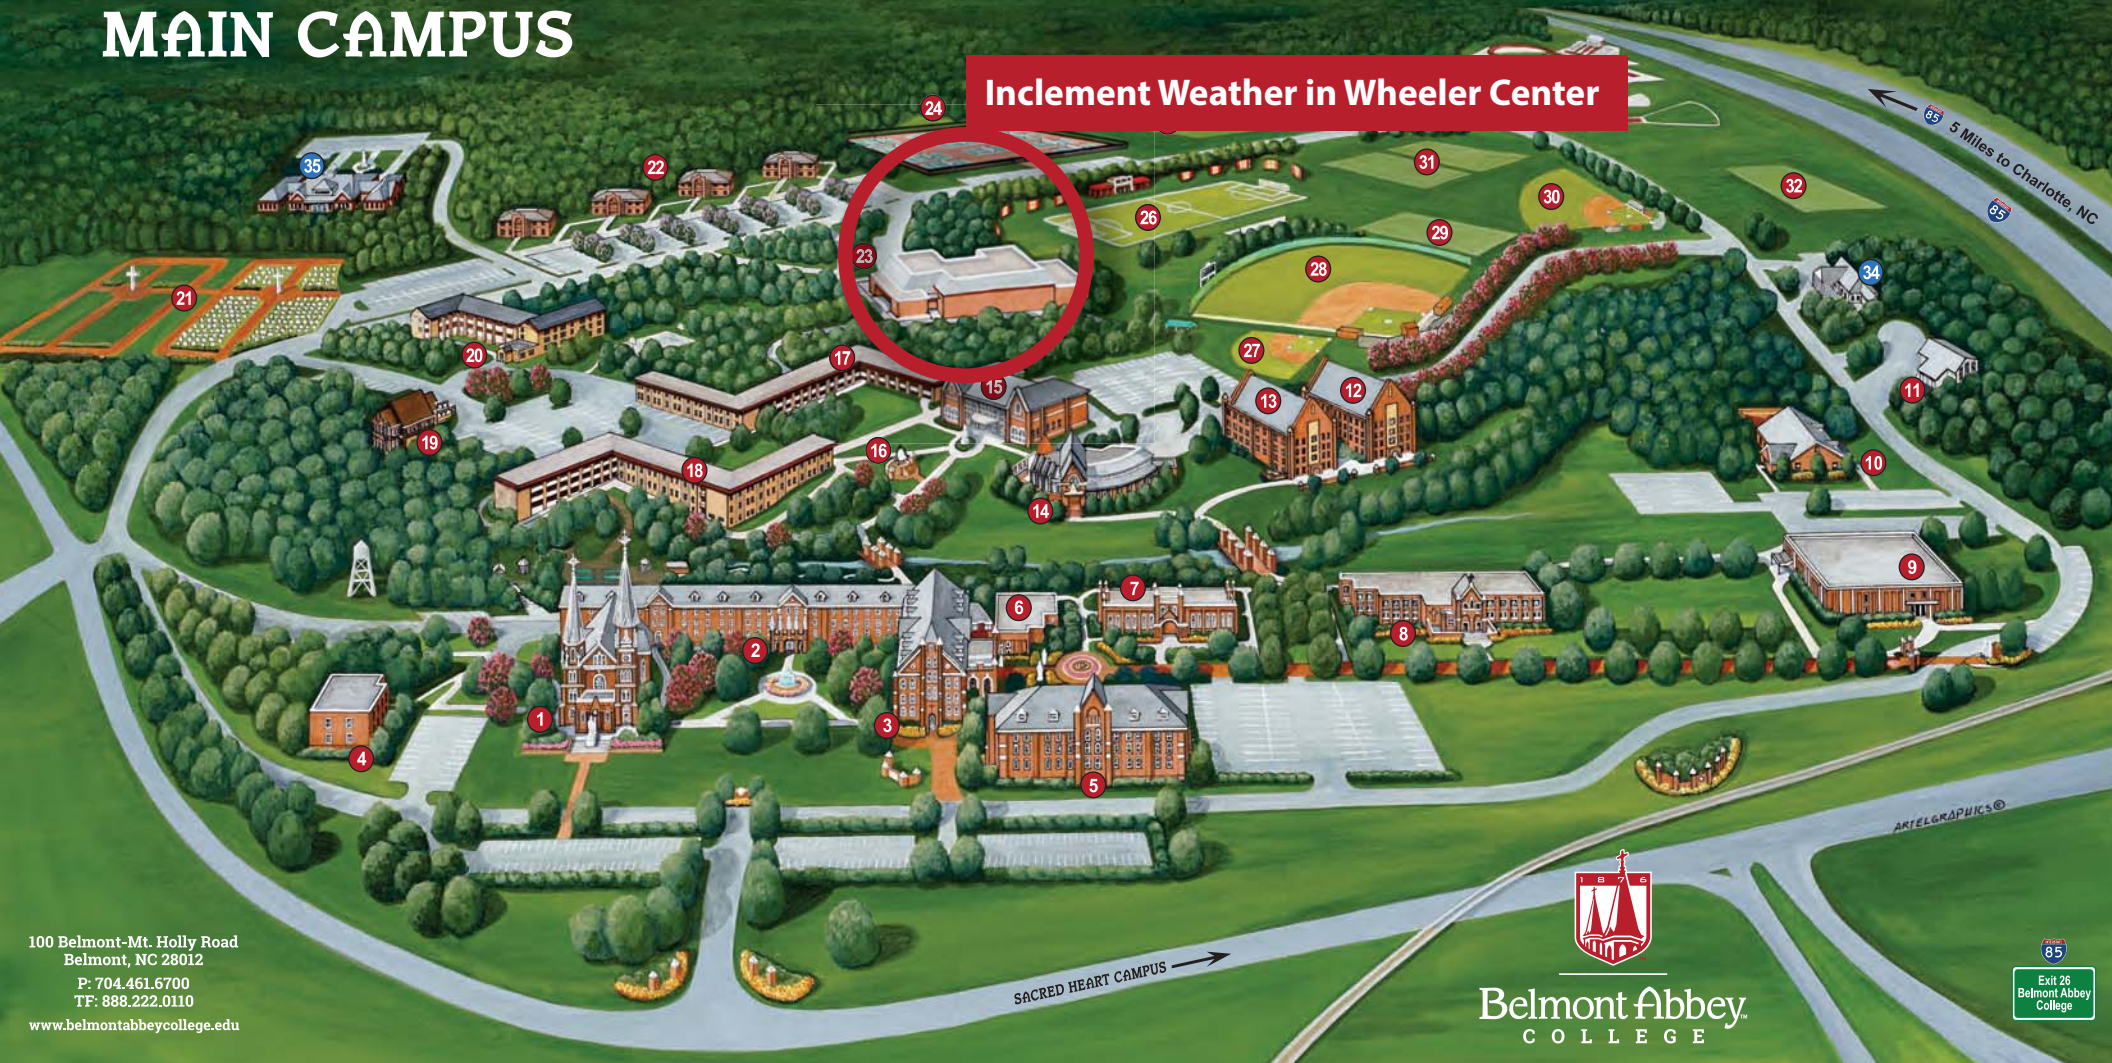

BELMONT ABBEY COLLEGE

MAIN CAMPUS

Inclement Weather in Wheeler Center

100 Belmont-Mt. Holly Road
Belmont, NC 28012
P: 704.461.6700
TF: 888.222.0110
www.belmontabbeycollege.edu

Belmont Abbey
COLLEGE

LEGEND

- | | | | | |
|--|--|--|---|---|
| 1. Mary Help of Christians Basilica | 4. Music Building | 10. Lowry Alumni House
Alumni Office
Admissions Reception Office | 15. Dining Hall | 23. Wheeler Center
Coaches, Basketball Court |
| 2. Belmont Abbey Monastery | 5. St. Leo Hall
The Catholic Shoppe
Campus Bookstore
Grace Auditorium | 11. Chi Rho House/Facilities | 16. The Gratitude Bell | 24. Mike & Bonnie Reidy Tennis Center |
| 3. Robert Lee Stowe Hall
Office of the President
Academic Affairs
Athletic Administration
Business Office
Campus Reception
College Relations
Human Resources
Institutional Research
IT Services & Help Desk | 6. Holy Grounds Coffee Shop & Cafe | 12. St. Benedict Residence Hall | 17. Poellath Residence Hall | 25, 27, 31, 32 Practice Fields |
| | 7. The Haid Theater & Ballroom
The Wellness Center (lower level) | 13. St. Scholastica Residence Hall | 18. O'Connell Residence Hall
Residence Life
Campus Ministry | 26. Alumni Field |
| | 8. Abbot Vincent Taylor Library
Academic Resource Center | 14. Abbot Walter Coggin Student Center
CRUSADER SUCCESS HUB
Admissions, Registrar,
Financial Aid, Student Accounts
Student Activities Center
Campus Post Office | 19. St. Joseph Adoration Chapel | 28. Baseball Field |
| | 9. William Gaston Science Building | | 20. Raphael Arthur Residence Hall
Campus Safety and Police | 29. Intramural Sports Field |
| | | | 21. Monastery Cemetery | 30. Softball Field |
| | | | 22. Cuthbert Allen Apartments | 33. Proposed New Sports Complex |
| | | | | 34. The Belmont House (private) |
| | | | | 35. MiraVia |